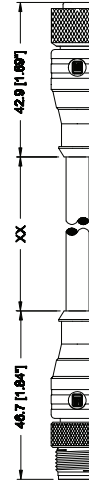

M12-Round-Plug Connector, Double-Ended Cordsets,

RST-RKT | RST-RKWT

3-, 4-, 5-, and 8-Poles

Actuator/sensor cordset, double-ended, M12, 3-, 4-, 5- and 8-poles, male straight to female straight connector with self-locking thread and molded cable.

RST-RKT

Actuator/sensor cordset, double-ended, M12, 3-, 4-, 5- and 8-poles, male straight to female 90° connector with self-locking thread and molded cable.

RST-RKWT

Pin Assignments

M12

3 poles

4 poles

5 poles

Housing / Molded body PUR, translucent gray
 Insert PUR orange
 Contact CuZn, gold-plated
 Coupling nut CuZn, nickel-plated
 O-ring FKM

Electrical

Current rating 3-5 poles 4A
 8 poles 1.5A
 Voltage rating 3-4 poles 250V
 5-8 poles 30V

Part Number	Pins	Standard Cable Lengths	Characteristics
RST 3-RKT 4-3-659/...M	3	0.3M / 0.6M / 1.5M / 1M / 2M / 5M / 10M	 
RST 4-RKT 4-646/...M	4	0.3M / 0.6M / 1.5M / 1M / 2M / 3M / 5M / 6M / 10M / 12M	 
RST 5-RKT 5-647/...M	5	0.3M / 0.6M / 1M / 2M / 5M / 10M	 
RST 8-RKT 8-661/...M	8	0.3M / 0.6M / 1M / 2M / 5M / 10M	 
RST 3-RKWT 4-3-659/...M	3	0.3M / 0.6M / 1.5M / 1M / 2M / 5M / 10M	 
RST 4-RKWT 4-646/...M	4	0.3M / 0.5M / 0.6M / 1.5M / 1M / 2M / 5M / 10M	 
RST 5-RKWT 5-647/...M	5	0.3M / 0.6M / 1M / 2M / 5M / 10M	 
RST 8-RKWT 8-661/...M	8	0.3M / 0.6M / 1M / 2M / 5M / 10M	