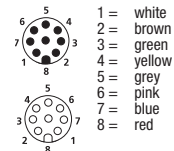

M12-Round-Plug Connector, Double-Ended Cordsets,

RST-RKT | RST-RKWT

3-, 4-, 5-, and 8-Poles

Actuator/sensor cordset, double-ended, M12, 3-, 4-, 5- and 8-poles, male straight to female straight connector with self-locking thread and molded cable.

RST-RKT

Actuator/sensor cordset, double-ended, M12, 3-, 4-, 5- and 8-poles, male straight to female 90° connector with self-locking thread and molded cable.

RST-RKWT

Pin Assignments

M12

3 poles

4 poles

5 poles

8 poles