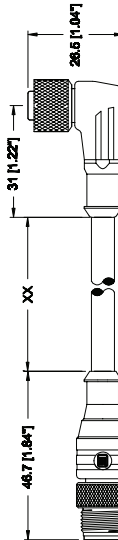

M12-Round-Plug Connector, Double-Ended Cordsets,

RST-RKT | RST-RKWT

3-, 4-, 5-, and 8-Poles

Actuator/sensor cordset, double-ended, M12, 3-, 4-, 5- and 8-poles, male straight to female straight connector with self-locking thread and molded cable.

RST-RKT

Actuator/sensor cordset, double-ended, M12, 3-, 4-, 5- and 8-poles, male straight to female 90° connector with self-locking thread and molded cable.

RST-RKWT

Pin Assignments

M12

3 poles

4 poles

5 poles

Cable Specifications

Cable No.	Outer Jacket	Conductor Size	Jacket Color	OD
659	PVC	22 AWG	Gray	.190" (4.82 mm)
646	PVC	22 AWG	Gray	.190" (4.82 mm)
647	PVC	22 AWG	Gray	.212" (5.38 mm)
661	PVC	24 AWG	Gray	.232" (5.89 mm)

Part Number	Pins	Standard Cable Lengths	Characteristics
RST 3-RKT 4-3-659/...M	3	0.3M / 0.6M / 1.5M / 1M / 2M / 5M / 10M	 
RST 4-RKT 4-646/...M	4	0.3M / 0.6M / 1.5M / 1M / 2M / 3M / 5M / 6M / 10M / 12M	 
RST 5-RKT 5-647/...M	5	0.3M / 0.6M / 1M / 2M / 5M / 10M	 
RST 8-RKT 8-661/...M	8	0.3M / 0.6M / 1M / 2M / 5M / 10M	 
RST 3-RKWT 4-3-659/...M	3	0.3M / 0.6M / 1.5M / 1M / 2M / 5M / 10M	 
RST 4-RKWT 4-646/...M	4	0.3M / 0.5M / 0.6M / 1.5M / 1M / 2M / 5M / 10M	 
RST 5-RKWT 5-647/...M	5	0.3M / 0.6M / 1M / 2M / 5M / 10M	 
RST 8-RKWT 8-661/...M	8	0.3M / 0.6M / 1M / 2M / 5M / 10M	