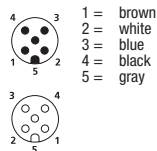

RST-RKT

Actuator/sensor cordset, double-ended, M12, 3-, 4-, 5- and 8-poles, male straight to female 90° connector with self-locking thread and molded cable.

RST-RKWT

Pin Assignments

M12

3 poles

4 poles

5 poles

Part Number	Pins	Standard Cable Lengths	Characteristics
RST 3-RKT 4-3-659/...M	3	0.3M / 0.6M / 1.5M / 1M / 2M / 5M / 10M	 
RST 4-RKT 4-646/...M	4	0.3M / 0.6M / 1.5M / 1M / 2M / 3M / 5M / 6M / 10M / 12M	 
RST 5-RKT 5-647/...M	5	0.3M / 0.6M / 1M / 2M / 5M / 10M	 
RST 8-RKT 8-661/...M	8	0.3M / 0.6M / 1M / 2M / 5M / 10M	 
RST 3-RKWT 4-3-659/...M	3	0.3M / 0.6M / 1.5M / 1M / 2M / 5M / 10M	 
RST 4-RKWT 4-646/...M	4	0.3M / 0.5M / 0.6M / 1.5M / 1M / 2M / 5M / 10M	 
RST 5-RKWT 5-647/...M	5	0.3M / 0.6M / 1M / 2M / 5M / 10M	 
RST 8-RKWT 8-661/...M	8	0.3M / 0.6M / 1M / 2M / 5M / 10M	