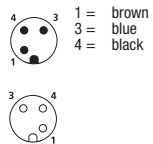

RST-RKT

Actuator/sensor cordset, double-ended, M12, 3-, 4-, 5- and 8-poles, male straight to female 90° connector with self-locking thread and molded cable.

RST-RKWT

Pin Assignments

M12

3 poles

4 poles

5 poles

Part Number	Pins	Standard Cable Lengths	Characteristics
RST 3-RKT 4-3-659/...M	3	0.3M / 0.6M / 1.5M / 1M / 2M / 5M / 10M	 
RST 4-RKT 4-646/...M	4	0.3M / 0.6M / 1.5M / 1M / 2M / 3M / 5M / 6M / 10M / 12M	 
RST 5-RKT 5-647/...M	5	0.3M / 0.6M / 1M / 2M / 5M / 10M	 
RST 8-RKT 8-661/...M	8	0.3M / 0.6M / 1M / 2M / 5M / 10M	 
RST 3-RKWT 4-3-659/...M	3	0.3M / 0.6M / 1.5M / 1M / 2M / 5M / 10M	 
RST 4-RKWT 4-646/...M	4	0.3M / 0.5M / 0.6M / 1.5M / 1M / 2M / 5M / 10M	 
RST 5-RKWT 5-647/...M	5	0.3M / 0.6M / 1M / 2M / 5M / 10M	 
RST 8-RKWT 8-661/...M	8	0.3M / 0.6M / 1M / 2M / 5M / 10M	